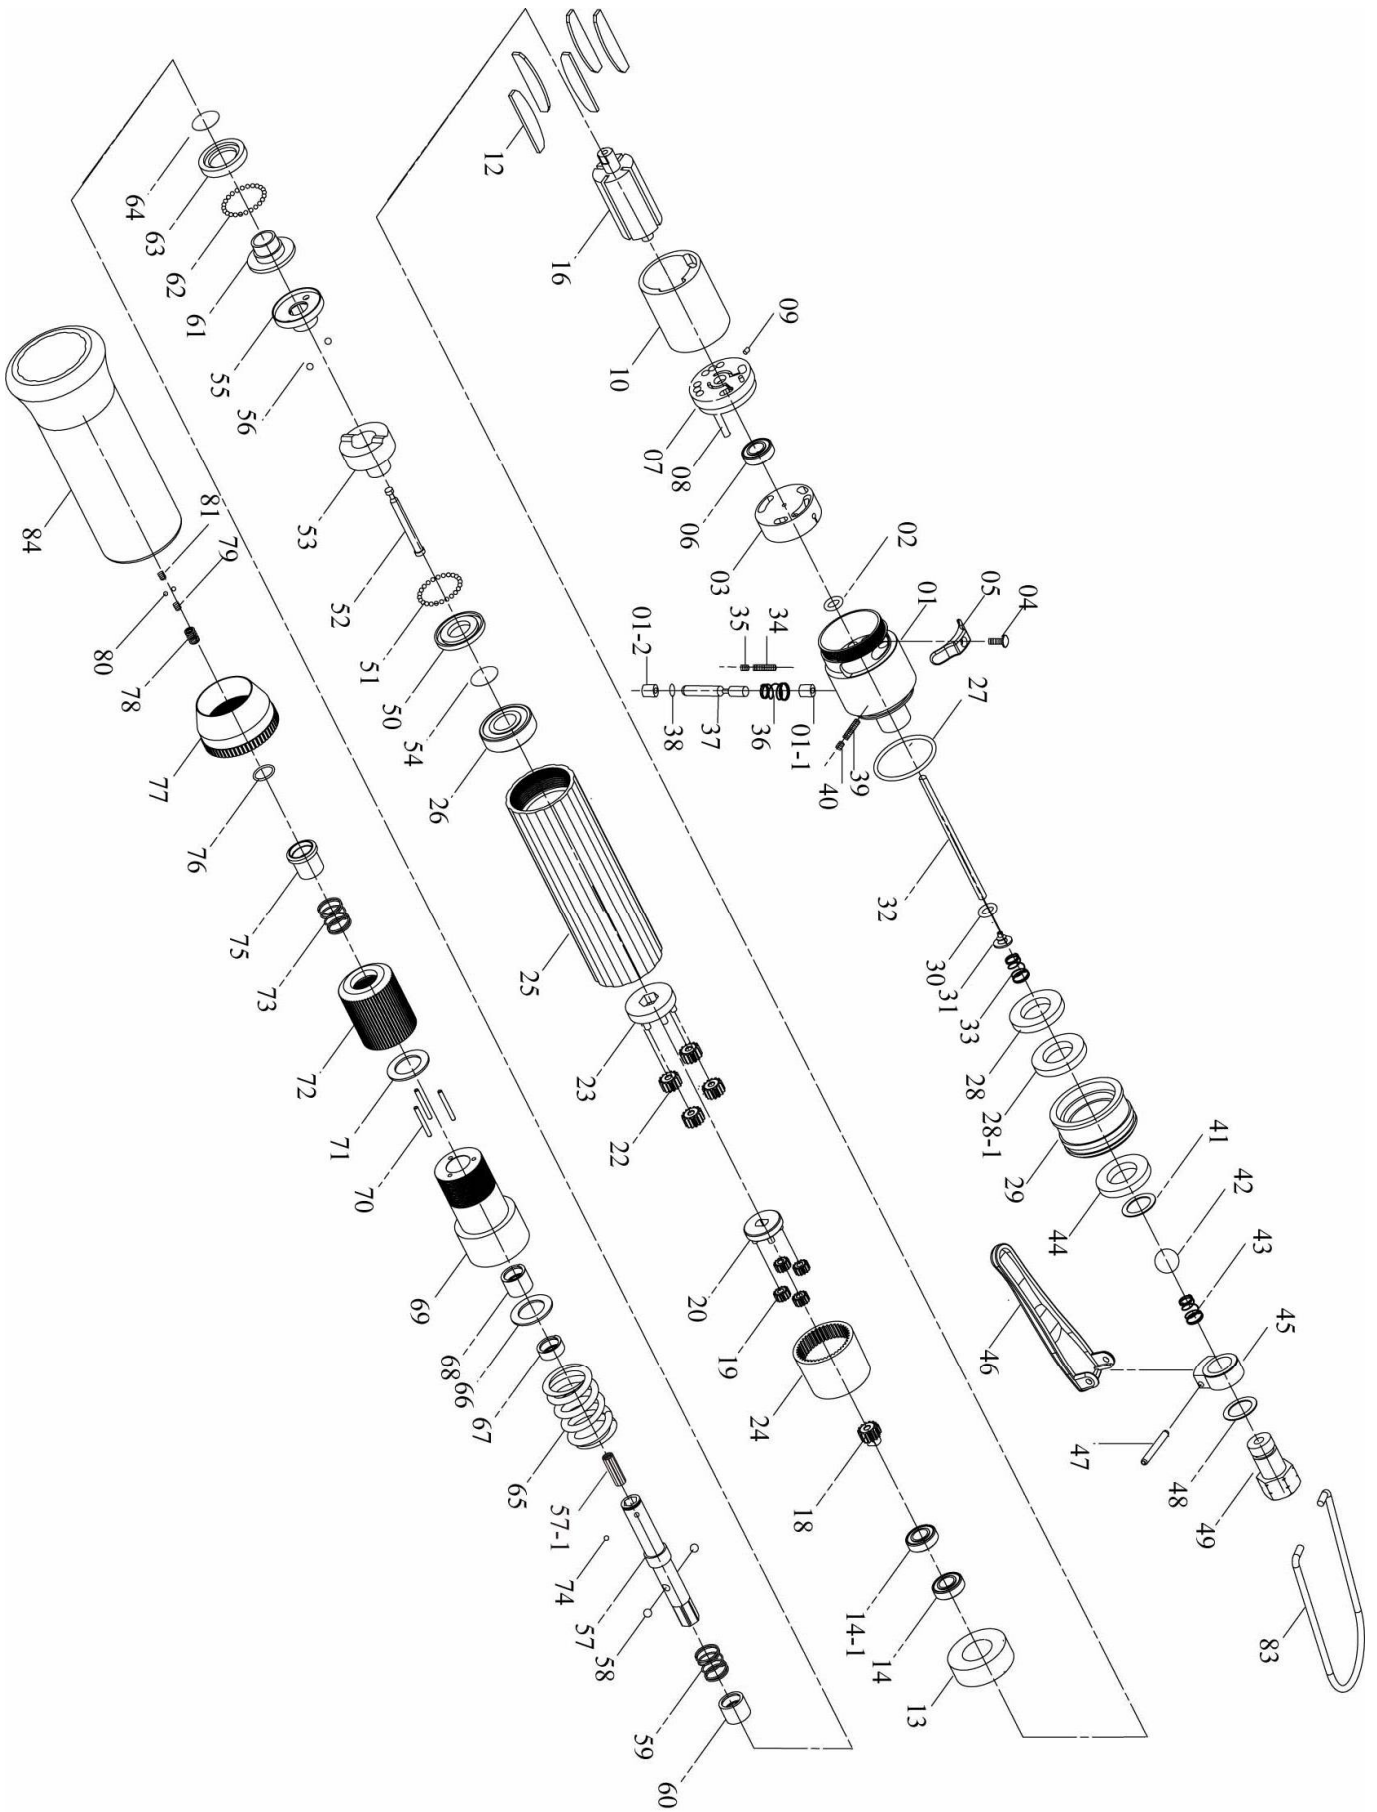

# PNEUMATIC SCREWDRIVER

No.	Part No.	Part Name	Q'ty	No.	Part No.	Part Name	Q'ty
1	5A3023	End Housing (Blue)	1	44	2P3020	Silencer	1
1-1	2S3010	Inner Bushing	1	45	5A2001	Lever Set	1
1-2	2S3001	Outer Bushing	1	46	5L3102	Lever	1
2	7Q2005	O Ring	1	47	7S2202	Roll pin	1
3	2P3000	Valve	1	48	2Q5001	O Ring	1
4	7S2100	Set Screw And Washer	1	49	2S2010	Air Inlet Bushing [PT]	1
5	2L3010	Switch	1	49	2S6005	Air Inlet Bushing [PS]	1
6	7S2001	Ball Bearing	1	49	2S2007	Air Inlet Bushing [NPT]	1
7	1S3001	End Plate	1	50	2S2103	Retainer	1
8	6S2016	Pin	1	51	7S2102	Ball	28
9	6S2013	Pin	1	52	3S2001	Pilot Pin	1
10	1P3005	Cylinder	1	53	3S2211	Rear Clutch	1
12	1P3050	Blade	5	54	6N2006	C Ring	1
13	1P3065	Front Plate	1	55	3S2215	Center Clutch	1
14	7S2002	Ball Bearing	1	56	7S2112	Ball	2
14-1	7S2007	Ball Bearing	1	57	3S7035	Anvil	1
16	1S3043	Rotor	1	57-1	7Q2002	Regulate Screw	1
18	1G6279	18T Main Gear	1	58	7S2105	Ball	2
19	1P2110	12T Plate Gear	4	59	6N2110	Spring	1
20	1P3274	Third Gear Cage and Main Gear	1	60	3S2226	Slide Base	1
22	1P2110	12T Plate Gear	4	61	3S2222	End Clutch	1
23	1P2284	Third Gear Cage	1	62	7S2102	Ball	22
24	1S2061	Internal Gear	1	63	3S2231	Ball Race	1
25	5A3010	Center Housing (Blue)	1	64	6N3100	C Ring	1
26	7S5003	Ball Bearing	1	65	6N3013	Torque Spring	1
27	7Q2015	O Ring	1	66	2S7121	Washer	1
28	2S2104	Washer	1	67	3S2118	Bushing	1
28-1	2P3010	Silencer	1	68	2S2240	Anvil Bushing	1
29	2A3001	Exhaust Deflector	1	69	3A2201	Clutch Housing	1
30	7Q2007	O Ring	1	70	6S2011	Needle Pin	3
31	6S2020	Valve Plate	1	71	3S3101	Regulation Washer	1
32	6S2009	Operating Rod	1	72	3A3001	Torque Ring	1
33	6N2101	Cone Spring	1	73	6N2110	Spring	1
34	6S2031	Screw	1	74	7S3107	Ball	1
35	7S2113	Screw	1	75	5S2001	Bit Slide Sleeve	1
36	2N2101	Spring	1	76	6N2001	C Ring	1
37	2S2021	Valve Pin	1	77	5A3020	Rear Housing	1
38	7Q2003	O Ring	1	78	6N3102	Spring	1
39	6S2031-1	Screw	1	79	7S2111	Screw	1
40	7S2113	Screw	1	80	7S2102	Ball	2
41	7Q6100	O Ring	1	81	7S2111	Screw	1